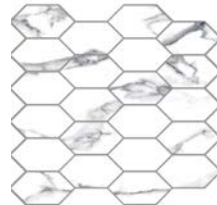

# STATUARIO EXTRA

Statuario Extra perfectly reproduces the lustrous beauty of the timeless statuario marble, which is characterized by its pure white background with gray veining. This elegant porcelain tile series compliments various design styles enhancing every room with its unique appearance. Statuario Extra features one color in a 12"x24", 24"x24", 24"x48" and 4"x12" format with available trims in both matte and polished finishes.

Size Available: 12"x24", 24"x24", 24"x48", 4"x12", 2"x2" Mosaic on 12"x12" Mesh Sheet, 3.25" Hex Mosaic on 10"x11.50" Mesh Sheet, 2"x4" Diamond Mosaic on 12"x12" Mesh Sheet

4"x12"

2"x2" Mosaic on  
12"x12" Mesh Sheet

3.25" Hex Mosaic on  
10"x11.50" Mesh Sheet

2"x4" Diamond Mosaic  
on 12"x12" Mesh Sheet