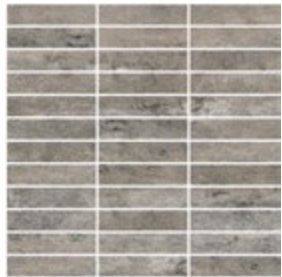

CONCRETE - ASH GREY

 **ELEGANZA**
modern movement *redefined*

CONCRETE

Concrete series takes inspiration from modern urban cities. It captures the intricate man-made characteristics of concrete and presents them in an HD Inkjet porcelain tile offering a vast range of texture, color, form, and possibilities. Concrete is available in 4"x12", 4"x24", 24"x24", and 24"x48" with available mosaic and trims.

Sizes Available: 4"x12" Matte, 4"x24", 24"x24", 24"x48", 1"x4" Mosaic on 12"x12" Mesh Sheet, 3.25" Hex Mosaic on 10"x11.50" Mesh Sheet Matte, 4"x24" Bullnose Matte

White Cloud

Ash Grey

Argento

Gun Powder

1"x4" Mosaic on 12"x12" Mesh Sheet
Available in all colors

3.25" Matte Hex Mosaic on 10"x11.50" Mesh Sheet
Available in all colors

4"x24" Bullnose
Available in all colors

TECHNICAL INFORMATION

	COLOR VARIATION	V3
	PEI	4
	D.C.O.F.	>0.42 (MATTE ONLY)
	MOHS	7
	WATER ABSORPTION	<0.5%
	PRINTING	HD INKJET
	USAGE	COMMERCIAL / RESIDENTIAL
	CHEMICAL STAIN RESISTANCE	YES
	FROST RESISTANCE	YES
	FINISH	MATTE / SEMI-POLISHED
	TYPE	GLAZED PORCELAIN
	APPLICATION	WALL / FLOOR
	COUNTRY OF ORIGIN	CHINA
	EDGE FINISH	RECTIFIED
	NUMBER OF FACES	N/A