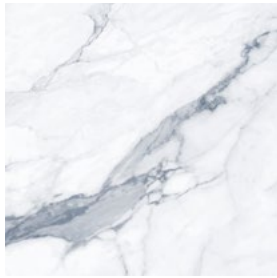

PRECIOUS MARBLE - BIANCO

 **ELEGANZA**
modern movement *redefined*

PRECIOUS MARBLE

Experience the timeless elegance and beauty of Precious Marble. Marble has been the choice material for thousands of years due to its varied colors and intricate veining. In this high definition interpretation, there are four timeless hues offered in the classic white marble Bianco Oro or Statuario Nuevo, a beautiful soft Silver Grey, and a rich colored Cenia Grey. Precious Marble is available in 36"x36" in both matte and polished finishes with available trims.

Sizes Available: 12"x36" Polished (Bianco Oro & Cenia Grey only), 36"x36"

Bianco

Statuario Nuevo

Silver Grey

Cenia Grey

TECHNICAL INFORMATION

	COLOR VARIATION	V2
	PEI	4
	D.C.O.F.	>0.42
	MOHS	5
	WATER ABSORPTION	0.05%
	PRINTING	HD INKJET
	USAGE	COMMERCIAL / RESIDENTIAL
	CHEMICAL STAIN RESISTANCE	YES
	FROST RESISTANCE	YES
	FINISH	MATTE / POLISHED
	TYPE	PENDING
	APPLICATION	FLOOR / WALL
	COUNTRY OF ORIGIN	CHINA
	EDGE FINISH	RECTIFIED
	NUMBER OF FACES	6