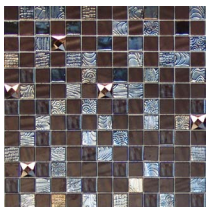

Sizes Available: 1"x1" on 12"x12" Mesh Sheet ‡, 1"x1" on 13"x13" Mesh Sheet Δ

Draco ‡Δ

Cosmic Arezzo ‡Δ

Cosmic Elba ‡Δ

Cosmic Livorno ‡

Cosmic Lucca ‡

Mystic Islede ‡Δ

Essence Carrara Mix Grey ‡

Essence Carrara Mix Macauba Δ

Nature Blends Navia ‡Δ

Nature Blends Upsala White ‡Δ

Mystic Agata Diamond Brown Δ

Nature Blends Upsala Dark Grey ‡Δ

Mystic Arola ‡

Mystic Sinai ‡Δ

Mystic Savina ‡Δ

Onix Cosmic is not suitable for pool applications

TECHNICAL INFORMATION

	COLOR VARIATION	V2
	PEI	N/A
	D.C.O.F.	N/A
	MOHS	N/A
	WATER ABSORPTION	N/A
	PRINTING	N/A
	USAGE	COMMERCIAL / RESIDENTIAL
	CHEMICAL STAIN RESISTANCE	N/A
	FROST RESISTANCE	N/A
	FINISH	MATTE / POLISHED
	TYPE	GLASS
	APPLICATION	WALL
	COUNTRY OF ORIGIN	SPAIN
	EDGE FINISH	N/A
	NUMBER OF FACES	N/A