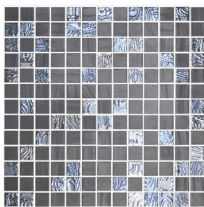

Sizes Available: 1"x1" on 12"x12" Mesh Sheet ‡, 1"x1" on 13"x13" Mesh Sheet Δ

Draco ‡Δ

Cosmic Arezzo ‡Δ

Cosmic Elba ‡Δ

Cosmic Livorno ‡

Cosmic Lucca ‡

Mystic Islede ‡Δ

Essence Carrara Mix Grey ‡

Essence Carrara Mix Macauba Δ

Nature Blends Navia ‡Δ

Nature Blends Upsala White ‡Δ

Mystic Agata Diamond Brown Δ

Nature Blends Upsala Dark Grey ‡Δ

Mystic Arola ‡

Mystic Sinai ‡Δ

Mystic Savina ‡Δ

Onix Cosmic is not suitable for pool applications

TECHNICAL INFORMATION

	COLOR VARIATION	V2
	PEI	N/A
	D.C.O.F.	N/A
	MOHS	N/A
	WATER ABSORPTION	N/A
	PRINTING	N/A
	USAGE	COMMERCIAL / RESIDENTIAL
	CHEMICAL STAIN RESISTANCE	N/A
	FROST RESISTANCE	N/A
	FINISH	MATTE / POLISHED
	TYPE	GLASS
	APPLICATION	WALL
	COUNTRY OF ORIGIN	SPAIN
	EDGE FINISH	N/A
	NUMBER OF FACES	N/A