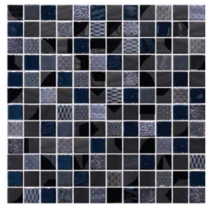

ONIX - NATURE BLENDS NAVIA

 **ELEGANZA**
modern movement *redefined*

ONIX

Onix has taken inspiration from gemstones to create these mosaic jewels. With 14 various color options available, Onix is ideal for many different spaces such as pools and kitchen areas.

Sizes Available: 1"x1" on 12"x12" Mesh Sheet ‡, 1"x1" on 13"x13" Mesh Sheet Δ

Draco ‡Δ

Cosmic Arezzo ‡Δ

Cosmic Elba ‡Δ

Cosmic Livorno ‡

Cosmic Lucca ‡

Mystic Islede ‡Δ

Essence Carrara Mix Grey ‡

Essence Carrara Mix Macauba Δ

Nature Blends Navia ‡Δ

Nature Blends Upsala White ‡Δ

Mystic Agata Diamond Brown Δ

Nature Blends Upsala Dark Grey ‡Δ

Mystic Arola ‡

Mystic Sinai ‡Δ

Mystic Savina ‡Δ

Onix Cosmic is not suitable for pool applications

TECHNICAL INFORMATION

	COLOR VARIATION	V2
	PEI	N/A
	D.C.O.F.	N/A
	MOHS	N/A
	WATER ABSORPTION	N/A
	PRINTING	N/A
	USAGE	COMMERCIAL / RESIDENTIAL
	CHEMICAL STAIN RESISTANCE	N/A
	FROST RESISTANCE	N/A
	FINISH	MATTE / POLISHED
	TYPE	GLASS
	APPLICATION	WALL
	COUNTRY OF ORIGIN	SPAIN
	EDGE FINISH	N/A
	NUMBER OF FACES	N/A