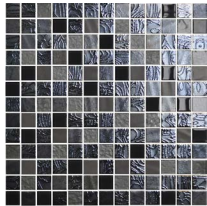

Sizes Available: 1"x1" on 12"x12" Mesh Sheet ‡, 1"x1" on 13"x13" Mesh Sheet Δ

Draco ‡Δ

Cosmic Arezzo ‡Δ

Cosmic Elba ‡Δ

Cosmic Livorno ‡

Cosmic Lucca ‡

Mystic Islede ‡Δ

Essence Carrara Mix Grey ‡

Essence Carrara Mix Macauba Δ

Nature Blends Navia ‡Δ

Nature Blends Upsala White ‡Δ

Mystic Agata Diamond Brown Δ

Nature Blends Upsala Dark Grey ‡Δ

Mystic Arola ‡

Mystic Sinai ‡Δ

Mystic Savina ‡Δ

Onix Cosmic is not suitable for pool applications

TECHNICAL INFORMATION

	COLOR VARIATION	V2
	PEI	N/A
	D.C.O.F.	N/A
	MOHS	N/A
	WATER ABSORPTION	N/A
	PRINTING	N/A
	USAGE	COMMERCIAL / RESIDENTIAL
	CHEMICAL STAIN RESISTANCE	N/A
	FROST RESISTANCE	N/A
	FINISH	MATTE / POLISHED
	TYPE	GLASS
	APPLICATION	WALL
	COUNTRY OF ORIGIN	SPAIN
	EDGE FINISH	N/A
	NUMBER OF FACES	N/A