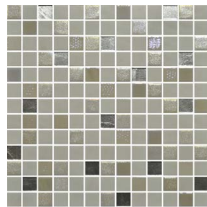

Sizes Available: 1"x1" on 12"x12" Mesh Sheet ‡, 1"x1" on 13"x13" Mesh Sheet Δ

Draco ‡Δ

Cosmic Arezzo ‡Δ

Cosmic Elba ‡Δ

Cosmic Livorno ‡

Cosmic Lucca ‡

Mystic Islede ‡Δ

Essence Carrara Mix Grey ‡

Essence Carrara Mix Macauba Δ

Nature Blends Navia ‡Δ

Nature Blends Upsala White ‡Δ

Mystic Agata Diamond Brown Δ

Nature Blends Upsala Dark Grey ‡Δ

Mystic Arola ‡

Mystic Sinai ‡Δ

Mystic Savina ‡Δ

Onix Cosmic is not suitable for pool applications

TECHNICAL INFORMATION

	COLOR VARIATION	V2
	PEI	N/A
	D.C.O.F.	N/A
	MOHS	N/A
	WATER ABSORPTION	N/A
	PRINTING	N/A
	USAGE	COMMERCIAL / RESIDENTIAL
	CHEMICAL STAIN RESISTANCE	N/A
	FROST RESISTANCE	N/A
	FINISH	MATTE / POLISHED
	TYPE	GLASS
	APPLICATION	WALL
	COUNTRY OF ORIGIN	SPAIN
	EDGE FINISH	N/A
	NUMBER OF FACES	N/A