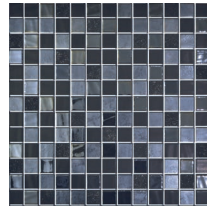

Sizes Available: 1"x1" on 12"x12" Mesh Sheet ‡, 1"x1" on 13"x13" Mesh Sheet Δ

Draco ‡Δ

Cosmic Arezzo ‡Δ

Cosmic Elba ‡Δ

Cosmic Livorno ‡

Cosmic Lucca ‡

Mystic Islede ‡Δ

Essence Carrara Mix Grey ‡

Essence Carrara Mix Macauba Δ

Nature Blends Navia ‡Δ

Nature Blends Upsala White ‡Δ

Mystic Agata Diamond Brown Δ

Nature Blends Upsala Dark Grey ‡Δ

Mystic Arola ‡

Mystic Sinai ‡Δ

Mystic Savina ‡Δ

Onix Cosmic is not suitable for pool applications

TECHNICAL INFORMATION

	COLOR VARIATION	V2
	PEI	N/A
	D.C.O.F.	N/A
	MOHS	N/A
	WATER ABSORPTION	N/A
	PRINTING	N/A
	USAGE	COMMERCIAL / RESIDENTIAL
	CHEMICAL STAIN RESISTANCE	N/A
	FROST RESISTANCE	N/A
	FINISH	MATTE / POLISHED
	TYPE	GLASS
	APPLICATION	WALL
	COUNTRY OF ORIGIN	SPAIN
	EDGE FINISH	N/A
	NUMBER OF FACES	N/A