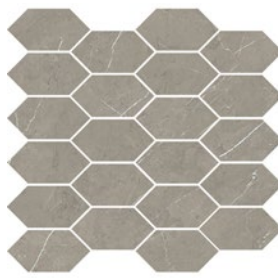

# PRECIOUS MARBLE

Experience the timeless elegance and beauty of Precious Marble. Marble has been the choice material for thousands of years due to its varied colors and intricate veining. In this high definition interpretation, there are four timeless hues offered in the classic white marble Bianco Oro or Statuario Nuevo, a beautiful soft Silver Grey, and a rich colored Cenia Grey. Precious Marble is available in 36"x36" in both matte and polished finishes with available trims.

Silver Grey

Cenia Grey

2"x2" Mosaic\*

3.25" Hex Mosaic\*

2"x4" Diamond Mosaic\*

\* 3.25 Hex, 2"x2", and 2x4 Mosaic available in Cenia Grey and Bianco Oro only.