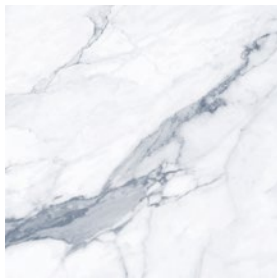

Statuario Nuevo