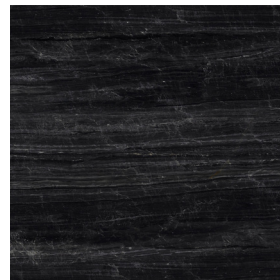

# LITEX

Eleganza's new line of porcelain surfaces powered by Litex offer an innovative prefabrication system that enables you to create with ease and flexibility. Litex can go on walls, floors, countertops, vanity tops, outdoor and indoor, in residential or commercial settings. Our new porcelain surfaces are virtually waterproof, impact, stain, and heat resistant and lighter than quartz. Litex is available in more than 10 unique shades of nature inspired stone looks.

Sizes Available: 120"x26"x0.5", 63"x126"x0.25, 72"x48"x0.5", 96"x52"x0.5"

Statuario

Danby

Calacatta Borghini

Varese Cenere

Varese Grigio

Pietra Grey

Black Venato