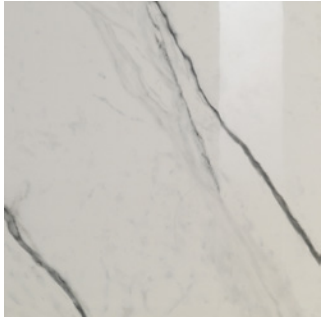

# SLIMTECH TIMELESS MARBLE

Slimtech Timeless Marble captures and amplifies the beauty of marble with excellent accuracy of detail. Slimtech Timeless Marble is available in four colors, Calacatta Gold Extra, Pietra Grey, Safari, and Travertino Classico, in a large format of 118"x40".

Sizes Available: 118"x40" Polished & Matte (Travertino Classico only)

Calacatta Gold Extra

Pietra Grey

Travertino Classico