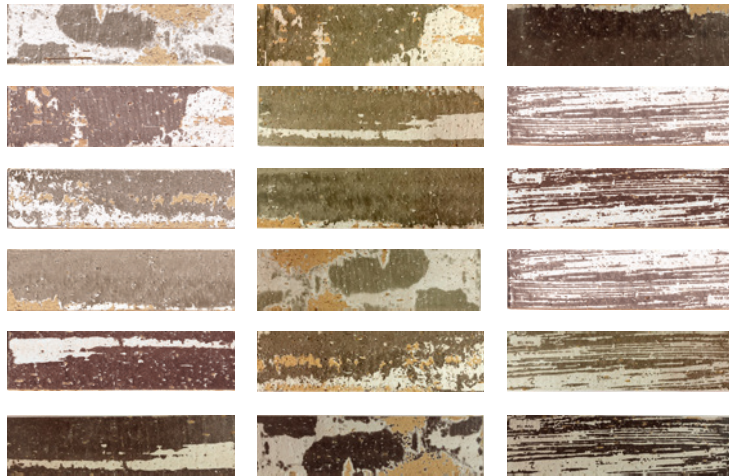

SoHo - SNOW (MATTE)

 **ELEGANZA**
modern movement *redefined*

SoHo

This fresh reinterpretation offers modern shades that maintain the traditional bisque style and a glossy and crackled look. SoHo is also available in a matte finish. When these two are combined, the result is a powerful dimensional effect designed to work in any commercial and residential setting. SoHo Ceramic Bricks come in 2.5"x9.5" available in 4 unique shades and a multi-mix combination that boasts uniquely raw and grungy look.

Size Available: 2.5"x9.5"

Snow - Matte

Snow - Glossy

Platinum - Matte

Platinum - Glossy

Metallic - Matte

Night - Matte

Night - Glossy