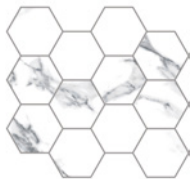

STATUARIO EXTRA

 **ELEGANZA**
modern movement *redefined*

STATUARIO EXTRA

Statuario Extra perfectly reproduces the lustrous beauty of the timeless statuario marble, which is characterized by its pure white background with gray veining. This elegant porcelain tile series compliments various design styles enhancing every room with its unique appearance. Statuario Extra features one color in a 12"x24", 24"x24", 24"x48" and 4"x12" format with available trims in both matte and polished finishes.

Sizes Available: 12"x24", 24"x24", 24"x48", 4"x12", 2"x2" Mosaic on 12"x12" Mesh Sheet, 3.25" Hex Mosaic on 10"x11.50" Mesh Sheet, 2"x4" Diamond Mosaic on 12"x12" Sheet

12"x24"

24"x24"

24"x48"

2"x2" Mosaic on 12"x12" Mesh Sheet

3.25" Hex Mosaic on 10"x11.50" Mesh Sheet

2"x4" Diamond Mosaic on 12"x12" Mesh Sheet
Matte & Polished Blend

4"x12" Field Tile

Technical Performance

	SHADE VARIATION	V3
	PEI	3
	D.C.O.F.	>0.42 (MATTE ONLY)
	MOHS	7
	WATER ABSORPTION	<0.5%
	PRINTING	HD INKJET
	USAGE	COMMERCIAL / RESIDENTIAL
	CHEMICAL STAIN RESISTANT	YES
	FROST RESISTANT	YES
	FINISH	MATTE / POLISHED
	TYPE	GLAZED PORCELAIN
	APPLICATION	WALL / FLOOR
	COUNTRY OF ORIGIN	CHINA
	EDGE FINISH	RECTIFIED
	NUMBER OF FACES	52
	AREA	INDOOR / OUTDOOR