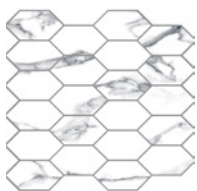

STATUARIO EXTRA

 **ELEGANZA**
modern movement *redefined*

STATUARIO EXTRA

Statuario Extra perfectly reproduces the lustrous beauty of the timeless statuario marble, which is characterized by its pure white background with gray veining. This elegant porcelain tile series compliments various design styles enhancing every room with its unique appearance. Statuario Extra features one color in a 12"x24", 24"x24", 24"x48" and 4"x12" format with available trims in both matte and polished finishes.

Sizes Available: 12"x24", 24"x24", 24"x48", 4"x12", 2"x2" Mosaic on 12"x12" Mesh Sheet, 3.25" Hex Mosaic on 10"x11.50" Mesh Sheet, 2"x4" Diamond Mosaic on 12"x12" Sheet

12"x24"

24"x24"

24"x48"

2"x2" Mosaic on 12"x12" Mesh Sheet

3.25" Hex Mosaic on 10"x11.50" Mesh Sheet

2"x4" Diamond Mosaic on 12"x12" Mesh Sheet
Matte & Polished Blend

4"x12" Field Tile

Technical Performance

	SHADE VARIATION	V3
	PEI	3
	D.C.O.F.	>0.42 (MATTE ONLY)
	MOHS	7
	WATER ABSORPTION	<0.5%
	PRINTING	HD INKJET
	USAGE	COMMERCIAL / RESIDENTIAL
	CHEMICAL STAIN RESISTANT	YES
	FROST RESISTANT	YES
	FINISH	MATTE / POLISHED
	TYPE	GLAZED PORCELAIN
	APPLICATION	WALL / FLOOR
	COUNTRY OF ORIGIN	CHINA
	EDGE FINISH	RECTIFIED
	NUMBER OF FACES	52
	AREA	INDOOR / OUTDOOR