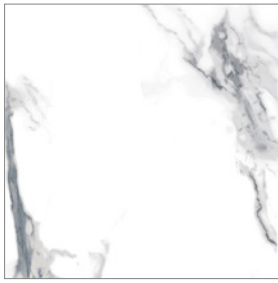

STATUARIO EXTRA

 **ELEGANZA**
modern movement *redefined*

STATUARIO EXTRA

Statuario Extra perfectly reproduces the lustrous beauty of the timeless statuario marble, which is characterized by its pure white background with gray veining. This elegant porcelain tile series compliments various design styles enhancing every room with its unique appearance. Statuario Extra features one color in a 12"x24", 24"x24", 24"x48" and 4"x12" format with available trims in both matte and polished finishes.

Sizes Available: 12"x24", 24"x24", 24"x48", 4"x12", 2"x2" Mosaic on 12"x12" Mesh Sheet, 3.25" Hex Mosaic on 10"x11.50" Mesh Sheet, 2"x4" Diamond Mosaic on 12"x12" Sheet

12"x24"

24"x24"

24"x48"

2"x2" Mosaic on 12"x12" Mesh Sheet