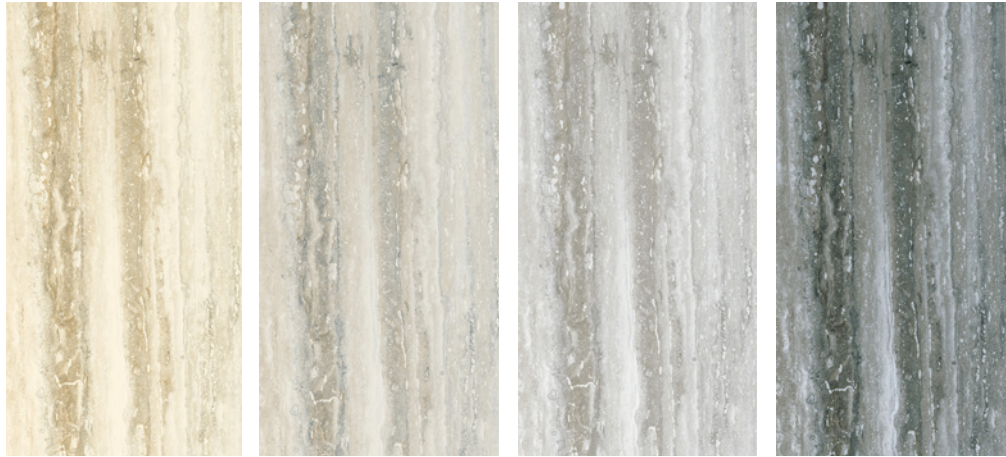

TRAVERTINI - GREY

 **ELEGANZA**
modern movement *redefined*

TRAVERTINI

Travertini features a richly detailed honed and filled, linear vein cut travertine look. This timeless classic comes at a great value and is a favorite choice for commercial or residential applications. Travertini offers 4 color options in a 12"x24" size with a matte finish that will elevate your design to marvelous new heights.

Sizes Available: 12"x24"

Beige

Silver

Gray

Smoke

Technical Performance

	SHADE VARIATION	V3
	PEI	3
	D.C.O.F.	>0.42
	MOHS	5
	WATER ABSORPTION	≤0.5%
	PRINTING	HD INKJET
	USAGE	COMMERCIAL / RESIDENTIAL
	CHEMICAL STAIN RESISTANT	YES
	FROST RESISTANT	YES
	FINISH	MATTE
	TYPE	PORCELAIN TILE
	APPLICATION	WALL / FLOOR
	COUNTRY OF ORIGIN	CHINA
	EDGE FINISH	PRESSED
	NUMBER OF FACES	13
	AREA	INDOOR / OUTDOOR