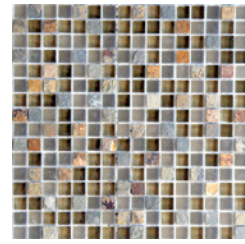

ARIZONA - MESA BRICK

 **ELEGANZA**
modern movement *redefined*

ARIZONA

Our new glass and slate mix mosaics will give you many design possibilities with either a brick pattern mosaic or a small square pattern mosaic that is available on 12"x12" mesh-mounted sheets. Arizona series is a great addition to our full line of glass tiles.

Sizes Available: Brick Pattern Mosaic on 12"x12.8" Mesh Sheet, 1/2"x1/2" Square Mosaic on 12"x12" Mesh Sheet

Glendale Brick

Mesa Brick

Tempe Brick

Tucson Brick

Glendale Square

Mesa Square

Tempe Square