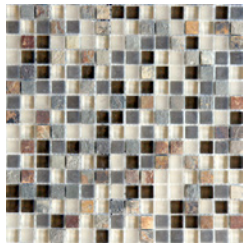

ARIZONA - MESA BRICK

 **ELEGANZA**
modern movement *redefined*

ARIZONA

Our new glass and slate mix mosaics will give you many design possibilities with either a brick pattern mosaic or a small square pattern mosaic that is available on 12"x12" mesh-mounted sheets. Arizona series is a great addition to our full line of glass tiles.

Sizes Available: Brick Pattern Mosaic on 12"x12.8" Mesh Sheet, 1/2"x1/2" Square Mosaic on 12"x12" Mesh Sheet

Glendale Brick

Mesa Brick

Tempe Brick

Tucson Brick

Glendale Square

Mesa Square

Tempe Square