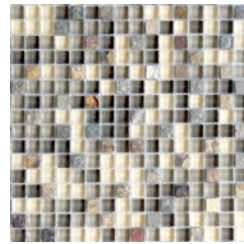

ARIZONA - MESA BRICK

 **ELEGANZA**
modern movement *redefined*

ARIZONA

Our new glass and slate mix mosaics will give you many design possibilities with either a brick pattern mosaic or a small square pattern mosaic that is available on 12"x12" mesh-mounted sheets. Arizona series is a great addition to our full line of glass tiles.

Sizes Available: Brick Pattern Mosaic on 12"x12.8" Mesh Sheet, 1/2"x1/2" Square Mosaic on 12"x12" Mesh Sheet

Glendale Brick

Mesa Brick

Tempe Brick

Tucson Brick

Glendale Square

Mesa Square

Tempe Square