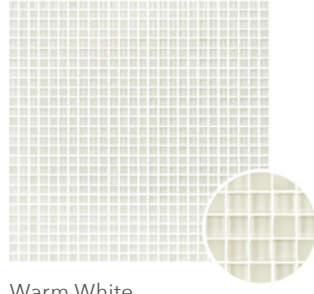

MICRON - CAPPUCINO

 **ELEGANZA**
modern movement *redefined*

MICRON

Introducing Micron, a revolutionary micro-mosaic flexible for any installation including the smallest of radius. With a combination of polished and matte glass, this versatile tile comes in five stunning colors. Micron is available in five different color mosaics on 12"x12" mesh mounted sheets.

Sizes Available: 3/8" Mosaic on 12"x12" Mesh Sheet

Ice White

Warm White

Latte

Mocha

Cappuccino

Technical Performance

	SHADE VARIATION	V2
	PEI	N/A
	D.C.O.F.	N/A
	MOHS	N/A
	WATER ABSORPTION	N/A
	PRINTING	N/A
	USAGE	COMMERCIAL / RESIDENTIAL
	CHEMICAL STAIN RESISTANT	N/A
	FROST RESISTANT	N/A
	FINISH	MATTE / POLISHED
	TYPE	GLASS
	APPLICATION	WALL
	COUNTRY OF ORIGIN	CHINA
	EDGE FINISH	N/A
	NUMBER OF FACES	N/A
	AREA	INDOOR