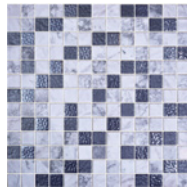

Sizes Available: 1"x1" on 12"x12" Mesh Sheet ‡, 1"x1" on 13"x13" Mesh Sheet Δ

Draco ‡Δ

c ‡Δ

Cosmic Elba ‡Δ

Cosmic Livorno ‡

Cosmic Lucca ‡

Mystic Islande ‡Δ

Essence Carrara Mix Grey ‡

Essence Carrara Mix Macauba Δ

Nature Blends Navia ‡Δ

Nature Blends Upsala White ‡Δ

Mystic Agata Diamond Brown Δ

Nature Blends Upsala Dark Grey ‡Δ

Mystic Arola ‡

Mystic Sinai ‡Δ

Mystic Savina ‡Δ