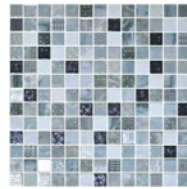

Sizes Available: 1"x1" on 12"x12" Mesh Sheet ‡, 1"x1" on 13"x13" Mesh Sheet Δ

Draco ‡Δ

c ‡Δ

Cosmic Elba ‡Δ

Cosmic Livorno ‡

Cosmic Lucca ‡

Mystic Islande ‡Δ

Essence Carrara Mix Grey ‡

Essence Carrara Mix Macauba Δ

Nature Blends Navia ‡Δ

Nature Blends Upsala White ‡Δ

Mystic Agata Diamond Brown Δ

Nature Blends Upsala Dark Grey ‡Δ

Mystic Arola ‡

Mystic Sinai ‡Δ

Mystic Savina ‡Δ