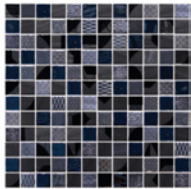

ONIX GLASS / COSMIC AREZZO

 **ELEGANZA**
modern movement *redefined*

ONIX GLASS

Onix has taken inspiration from gemstones to create these mosaic jewels. With 14 various color options available, Onix is ideal for many different spaces such as pools and kitchen areas.

Sizes Available: 1"x1" on 12"x12" Mesh Sheet ‡, 1"x1" on 13"x13" Mesh Sheet Δ

Draco ‡Δ

c ‡Δ

Cosmic Elba ‡Δ

Cosmic Livorno ‡

Cosmic Lucca ‡

Mystic Islande ‡Δ

Essence Carrara Mix Grey ‡

Essence Carrara Mix Macauba Δ

Nature Blends Navia ‡Δ

Nature Blends Upsala White ‡Δ

Mystic Agata Diamond Brown Δ

Nature Blends Upsala Dark Grey ‡Δ

Mystic Arola ‡

Mystic Sinai ‡Δ

Mystic Savina ‡Δ