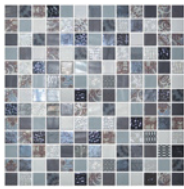

ONIX GLASS / COSMIC AREZZO

 **ELEGANZA**
modern movement *redefined*

ONIX GLASS

Onix has taken inspiration from gemstones to create these mosaic jewels. With 14 various color options available, Onix is ideal for many different spaces such as pools and kitchen areas.

Sizes Available: 1"x1" on 12"x12" Mesh Sheet ‡, 1"x1" on 13"x13" Mesh Sheet Δ

Draco ‡Δ

c ‡Δ

Cosmic Elba ‡Δ

Cosmic Livorno ‡

Cosmic Lucca ‡

Mystic Islande ‡Δ

Essence Carrara Mix Grey ‡

Essence Carrara Mix Macauba Δ

Nature Blends Navia ‡Δ

Nature Blends Upsala White ‡Δ

Mystic Agata Diamond Brown Δ

Nature Blends Upsala Dark Grey ‡Δ

Mystic Arola ‡

Mystic Sinai ‡Δ

Mystic Savina ‡Δ