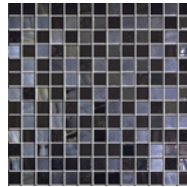

Sizes Available: 1"x1" on 12"x12" Mesh Sheet ‡, 1"x1" on 13"x13" Mesh Sheet Δ

Draco ‡Δ

c ‡Δ

Cosmic Elba ‡Δ

Cosmic Livorno ‡

Cosmic Lucca ‡

Mystic Islande ‡Δ

Essence Carrara Mix Grey ‡

Essence Carrara Mix Macauba Δ

Nature Blends Navia ‡Δ

Nature Blends Upsala White ‡Δ

Mystic Agata Diamond Brown Δ

Nature Blends Upsala Dark Grey ‡Δ

Mystic Arola ‡

Mystic Sinai ‡Δ

Mystic Savina ‡Δ