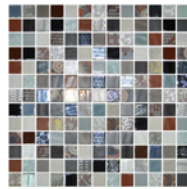

ONIX GLASS / COSMIC AREZZO

 **ELEGANZA**
modern movement *redefined*

ONIX GLASS

Onix has taken inspiration from gemstones to create these mosaic jewels. With 14 various color options available, Onix is ideal for many different spaces such as pools and kitchen areas.

Sizes Available: 1"x1" on 12"x12" Mesh Sheet ‡, 1"x1" on 13"x13" Mesh Sheet Δ

Draco ‡Δ

c ‡Δ

Cosmic Elba ‡Δ

Cosmic Livorno ‡

Cosmic Lucca ‡

Mystic Islande ‡Δ

Essence Carrara Mix Grey ‡

Essence Carrara Mix Macauba Δ

Nature Blends Navia ‡Δ

Nature Blends Upsala White ‡Δ

Mystic Agata Diamond Brown Δ

Nature Blends Upsala Dark Grey ‡Δ

Mystic Arola ‡

Mystic Sinai ‡Δ

Mystic Savina ‡Δ