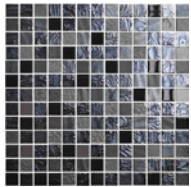

Sizes Available: 1"x1" on 12"x12" Mesh Sheet ‡, 1"x1" on 13"x13" Mesh Sheet Δ

Draco ‡Δ

c ‡Δ

Cosmic Elba ‡Δ

Cosmic Livorno ‡

Cosmic Lucca ‡

Mystic Islande ‡Δ

Essence Carrara Mix Grey ‡

Essence Carrara Mix Macauba Δ

Nature Blends Navia ‡Δ

Nature Blends Upsala White ‡Δ

Mystic Agata Diamond Brown Δ

Nature Blends Upsala Dark Grey ‡Δ

Mystic Arola ‡

Mystic Sinai ‡Δ

Mystic Savina ‡Δ