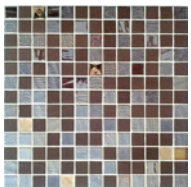

Sizes Available: 1"x1" on 12"x12" Mesh Sheet ‡, 1"x1" on 13"x13" Mesh Sheet Δ

Draco ‡Δ

c ‡Δ

Cosmic Elba ‡Δ

Cosmic Livorno ‡

Cosmic Lucca ‡

Mystic Islande ‡Δ

Essence Carrara Mix Grey ‡

Essence Carrara Mix Macauba Δ

Nature Blends Navia ‡Δ

Nature Blends Upsala White ‡Δ

Mystic Agata Diamond Brown Δ

Nature Blends Upsala Dark Grey ‡Δ

Mystic Arola ‡

Mystic Sinai ‡Δ

Mystic Savina ‡Δ