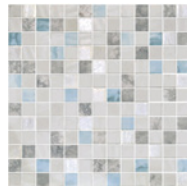

ONIX GLASS / COSMIC AREZZO

 **ELEGANZA**
modern movement *redefined*

ONIX GLASS

Onix has taken inspiration from gemstones to create these mosaic jewels. With 14 various color options available, Onix is ideal for many different spaces such as pools and kitchen areas.

Sizes Available: 1"x1" on 12"x12" Mesh Sheet ‡, 1"x1" on 13"x13" Mesh Sheet Δ

Draco ‡Δ

c ‡Δ

Cosmic Elba ‡Δ

Cosmic Livorno ‡

Cosmic Lucca ‡

Mystic Islande ‡Δ

Essence Carrara Mix Grey ‡

Essence Carrara Mix Macauba Δ

Nature Blends Navia ‡Δ

Nature Blends Upsala White ‡Δ

Mystic Agata Diamond Brown Δ

Nature Blends Upsala Dark Grey ‡Δ

Mystic Arola ‡

Mystic Sinai ‡Δ

Mystic Savina ‡Δ