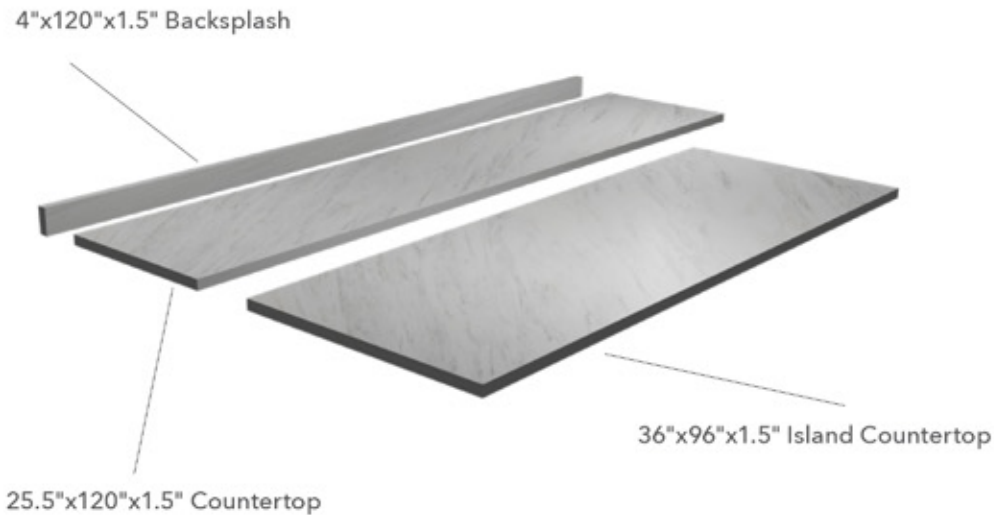

PREFABRICATED COUNTERTOPS - PIETRA GREY

 **ELEGANZA**
modern movement *redefined*

PREFABRICATED COUNTERTOPS

Eleganza's new line of porcelain surfaces offers an innovative prefabrication system that enables you to create with ease and flexibility. They are virtually waterproof, impact, stain, and heat resistant and lighter than quartz.

Available Sizes:

Available Colors:

Statuario

Calacatta Borghini

Danby

Pietra Grey

Available Trims:

Miter edge trims for countertop 25.5"x1.5"x0.5" Left and Right Ends

96"x36"x1.5" (Honed) (12mm)

Danby

120"x25.5"x1.5" (Honed) (12mm)

Danby

96"x36"x1.5" (Honed) (12mm)

Pietra Grey

120"x25.5"x1.5" (Matte) (12mm)

Nero Marquinia

96"x36"x1.5" (Matte) (12mm)