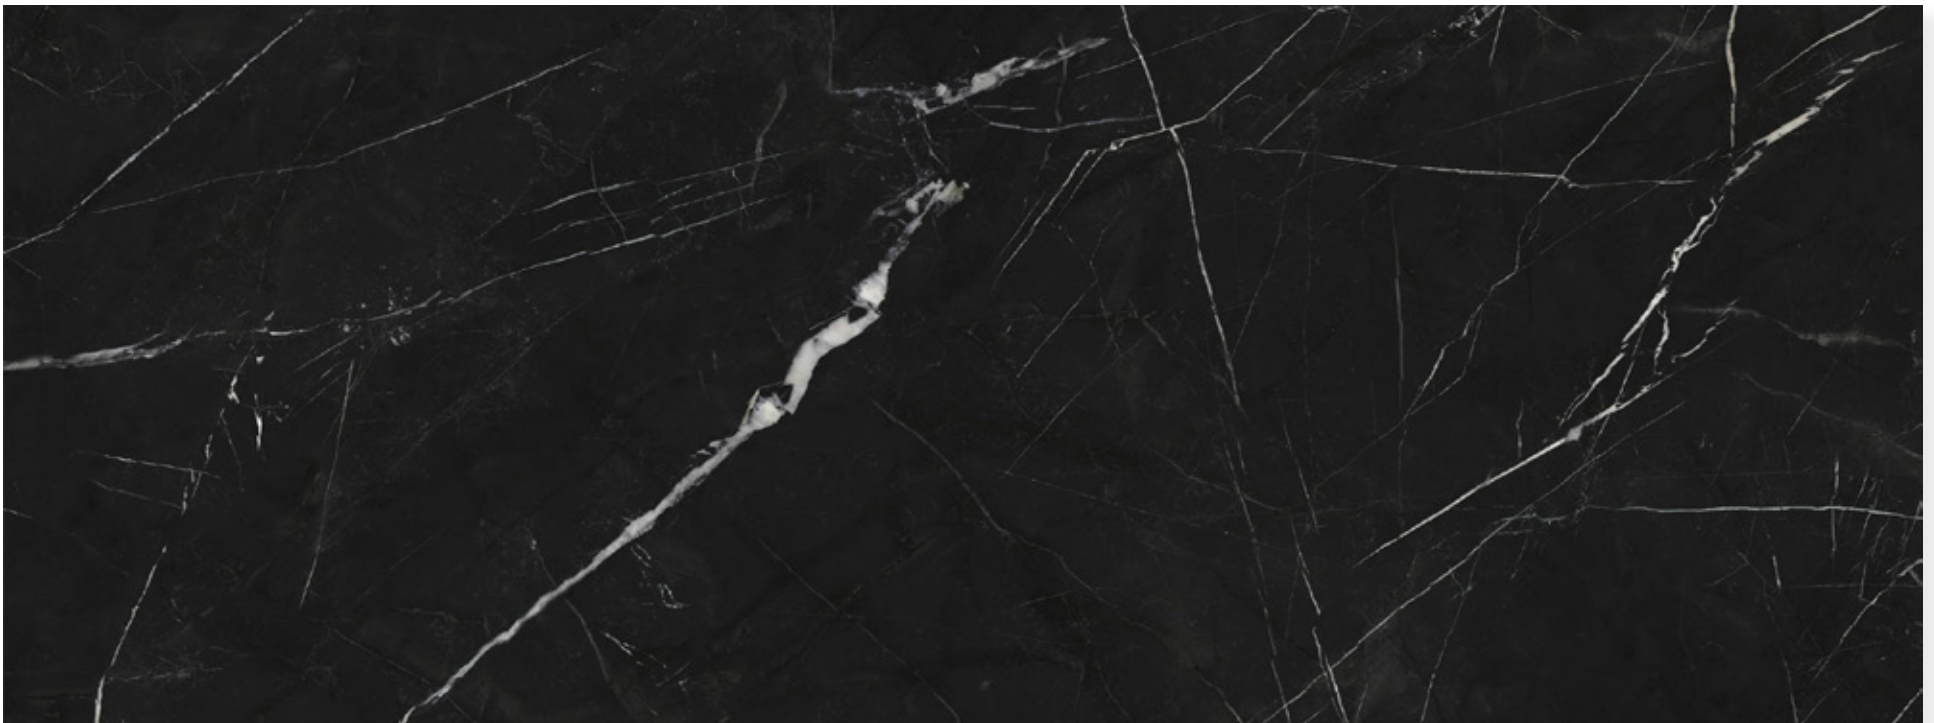

96"x36"x1.5" (Honed) (12mm)

Danby

120"x25.5"x1.5" (Honed) (12mm)

Danby

96"x36"x1.5" (Honed) (12mm)

Pietra Grey

120"x25.5"x1.5" (Matte) (12mm)

Nero Marquinia