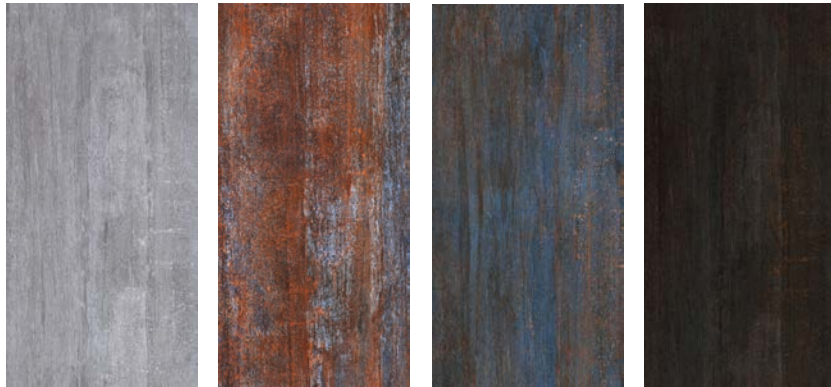

METAL OXIDE - MARS

 **ELEGANZA**
modern movement redefined
kitchen · bath · tile

METAL OXIDE

Create an out of this world look in any setting with the look of oxidized metal. Metal Oxide displays the furbish of oxidizing metal with lively detail in four valiant colors and is available in a 24"x48" size for residential use.

Size Available: 24"x48"

Mercury

Mars

Neptune

Saturn

TECHNICAL INFORMATION

	COLOR VARIATION	V3
	PEI	3
	D.C.OF.	<0.42
	MOHS	6.5
	WATER ABSORPTION	<0.5%
	PRINTING	HD INKJET
	USAGE	RESIDENTIAL
	CHEMICAL STAIN RESISTANT	YES
	FROST RESISTANT	YES
	FINISH	SEMI-POLISHED
	TYPE	GLAZED PORCELAIN
	APPLICATION	FLOOR / WALL
	COUNTRY OF ORIGIN	CHINA
	EDGE FINISH	NON-RECTIFIED
	RECYCLED CONTENT	N/A