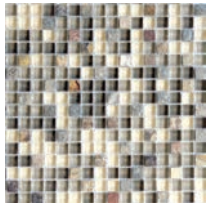

# ARIZONA

Our new glass and slate mix mosaics will give you many design possibilities with either a brick pattern mosaic or a small square pattern mosaic that is available on 12"x12" mesh-mounted sheets. Arizona series is a great addition to our full line of glass tiles.

Sizes Available: Brick Pattern Mosaic on 12"x12.8" Mesh Sheet, 1/2"x1/2" Square Mosaic on 12"x12" Mesh Sheet

Glendale Brick

Mesa Brick

Tucson Brick

Tempe Brick

Glendale Square

Mesa Square

Tucson Square