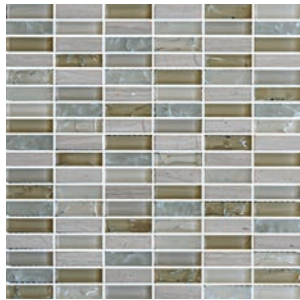

BLISS - SPRING

 **ELEGANZA**
modern movement redefined
kitchen · bath · tile

BLISS

Bliss glass is a combination of classic crackle glass fused with classic stone. Ideal for use in wall interiors and exteriors. Great for kitchen back splashes, counter tops and wall facades. Bliss can be used near bodies of water provided adequate sealing is applied every six months.

Size Available: 5/8"x2" Mosaic on 12"x12" Mesh Sheet

Bliss Autumn

Bliss Fall

Bliss Spring

TECHNICAL INFORMATION

	COLOR VARIATION	V3
	WATER ABSORPTION	N/A
	PRINTING	N/A
	USAGE	COMMERCIAL / RESIDENTIAL
	CHEMICAL STAIN RESISTANT	N/A
	FROST RESISTANT	N/A
	FINISH	POLISHED
	TYPE	GLASS
	APPLICATION	WALL
	COUNTRY OF ORIGIN	CHINA
	RECYCLED CONTENT	N/A