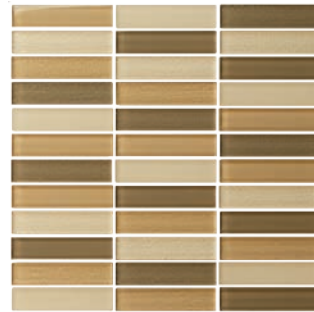

BOLLE - BLEND MOCHA

 **ELEGANZA**
modern movement *redefined*
kitchen · bath · tile

BOLLE

Bolle glass offers a scrapped and chiseled look. Bolle is back painted and offered in three unique blends which work for any residential and commercial wall applications.

Sizes Available: 1"x4" Mosaic on 12"x12" Mesh Sheet

Blend Mocha

Blend Latte

Cappuccino

TECHNICAL INFORMATION

	COLOR VARIATION	V4
	WATER ABSORPTION	N/A
	PRINTING	N/A
	USAGE	COMMERCIAL / RESIDENTIAL
	CHEMICAL STAIN RESISTANT	N/A
	FROST RESISTANT	N/A
	FINISH	MATTE
	TYPE	GLASS
	APPLICATION	WALL
	COUNTRY OF ORIGIN	CHINA
	RECYCLED CONTENT	N/A