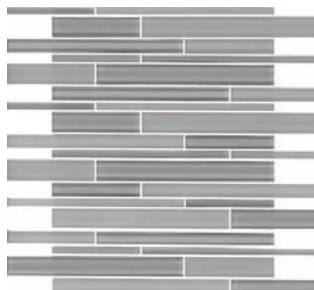

NEW YORK - QUEENS

 **ELEGANZA**
modern movement redefined
kitchen · bath · tile

NEW YORK

The New York series glass line is a high quality painted back glass mosaics, cut into various sizes on a 12"x12" mesh-mounted sheet. This series, with its beautiful new designer colors, result in a translucent and elegant contemporary look available in three mixed and three solid color options.

Size Available: 12"x12" Mesh Sheet

Queens

Brooklyn

Empire

Staten

Gray

Clarion

TECHNICAL INFORMATION