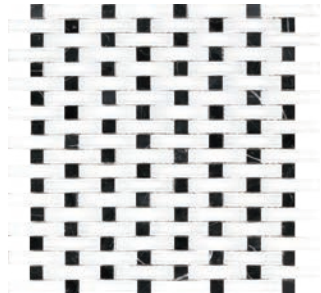

# OCEAN

Ocean series is a unique glass tile with a weave pattern that will bring your designs to life. The color blends of Ocean work perfectly together for that striking design element, available in five dynamic color options.

Size Available: 12"x12.6" Mesh Sheet

Cabo

Bahama

Tahiti

Samoa

Bora