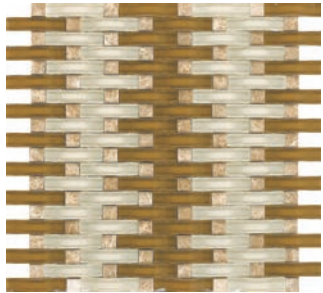

# OCEAN

Ocean series is a unique glass tile with a weave pattern that will bring your designs to life. The color blends of Ocean work perfectly together for that striking design element, available in five dynamic color options.

Size Available: 12"x12.6" Mesh Sheet

Cabo

Bahama

Tahiti

Samoa

Bora

## TECHNICAL INFORMATION

	COLOR VARIATION	V3
	WATER ABSORPTION	N/A
	PRINTING	N/A
	USAGE	COMMERCIAL / RESIDENTIAL
	CHEMICAL STAIN RESISTANT	N/A
	FROST RESISTANT	N/A
	FINISH	GLASS
	TYPE	GLASS
	APPLICATION	WALL
	COUNTRY OF ORIGIN	CHINA
	RECYCLED CONTENT	N/A