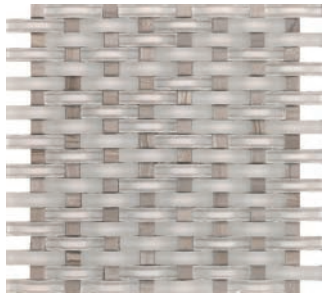

# OCEAN

Ocean series is a unique glass tile with a weave pattern that will bring your designs to life. The color blends of Ocean work perfectly together for that striking design element, available in five dynamic color options.

Size Available: 12"x12.6" Mesh Sheet

Cabo

Bahama

Tahiti

Samoa

Bora