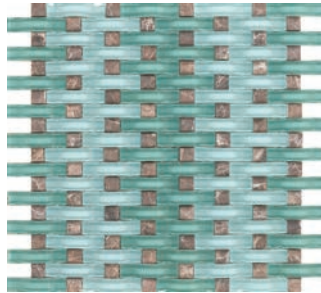

OCEAN - SAMOA

 **ELEGANZA**  
modern movement *redefined*  
kitchen · bath · tile

# OCEAN

Ocean series is a unique glass tile with a weave pattern that will bring your designs to life. The color blends of Ocean work perfectly together for that striking design element, available in five dynamic color options.

Size Available: 12"x12.6" Mesh Sheet

Cabo

Bahama

Tahiti

Samoa

Bora