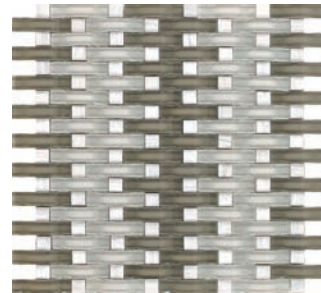

# OCEAN

Ocean series is a unique glass tile with a weave pattern that will bring your designs to life. The color blends of Ocean work perfectly together for that striking design element, available in five dynamic color options.

Size Available: 12"x12.6" Mesh Sheet

Cabo

Bahama

Tahiti

Samoa

Bora