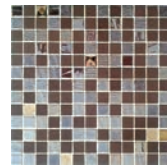

Sizes Available: 1"x1" on 12"x12" Mesh Sheet ‡, 1"x1" on 13"x13" Mesh Sheet Δ

Cosmic Arezzo ‡Δ

Cosmic Elba ‡Δ

Cosmic Livorno ‡

Cosmic Lucca ‡

Mystic Islande ‡Δ

Essence Carrara Mix Grey ‡

Essence Carrara Mix Macauba Δ

Nature Blends Navia ‡Δ

Nature Blends Upsala White ‡Δ

Mystic Agata Diamond Brown Δ

Nature Blends Upsala Dark Grey ‡Δ

Mystic Arola ‡

Mystic Sinai ‡Δ

Mystic Savina ‡Δ

Onix Cosmic is not suitable for pool applications.