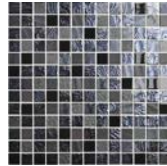

Sizes Available: 1"x1" on 12"x12" Mesh Sheet ‡, 1"x1" on 13"x13" Mesh Sheet Δ

Cosmic Arezzo ‡Δ

Cosmic Elba ‡Δ

Cosmic Livorno ‡

Cosmic Lucca ‡

Mystic Islande ‡Δ

Essence Carrara Mix Grey ‡

Essence Carrara Mix Macauba Δ

Nature Blends Navia ‡Δ

Nature Blends Upsala White ‡Δ

Mystic Agata Diamond Brown Δ

Nature Blends Upsala Dark Grey ‡Δ

Mystic Arola ‡

Mystic Sinai ‡Δ

Mystic Savina ‡Δ

Onix Cosmic is not suitable for pool applications.