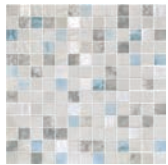

Sizes Available: 1"x1" on 12"x12" Mesh Sheet ‡, 1"x1" on 13"x13" Mesh Sheet Δ

Cosmic Arezzo ‡Δ

Cosmic Elba ‡Δ

Cosmic Livorno ‡

Cosmic Lucca ‡

Mystic Islande ‡Δ

Essence Carrara Mix Grey ‡

Essence Carrara Mix Macauba Δ

Nature Blends Navia ‡Δ

Nature Blends Upsala White ‡Δ

Mystic Agata Diamond Brown Δ

Nature Blends Upsala Dark Grey ‡Δ

Mystic Arola ‡

Mystic Sinai ‡Δ

Mystic Savina ‡Δ

Onix Cosmic is not suitable for pool applications.