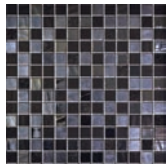

Sizes Available: 1"x1" on 12"x12" Mesh Sheet ‡, 1"x1" on 13"x13" Mesh Sheet Δ

Cosmic Arezzo ‡Δ

Cosmic Elba ‡Δ

Cosmic Livorno ‡

Cosmic Lucca ‡

Mystic Islande ‡Δ

Essence Carrara Mix Grey ‡

Essence Carrara Mix Macauba Δ

Nature Blends Navia ‡Δ

Nature Blends Upsala White ‡Δ

Mystic Agata Diamond Brown Δ

Nature Blends Upsala Dark Grey ‡Δ

Mystic Arola ‡

Mystic Sinai ‡Δ

Mystic Savina ‡Δ

Onix Cosmic is not suitable for pool applications.