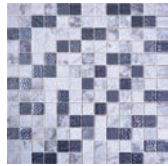

ONIX - NATURE BLENDS NAVIA

 **ELEGANZA**
modern movement redefined
kitchen · bath · tile

ONIX

Onix has taken inspiration from gemstones to create these mosaic jewels. With 14 various color options available, Onix is ideal for many different spaces such as pools and kitchen areas.

Sizes Available: 1"x1" on 12"x12" Mesh Sheet ‡, 1"x1" on 13"x13" Mesh Sheet Δ

Cosmic Arezzo ‡Δ

Cosmic Elba ‡Δ

Cosmic Livorno ‡

Cosmic Lucca ‡

Mystic Islande ‡Δ

Essence Carrara Mix Grey ‡

Essence Carrara Mix Macauba Δ

Nature Blends Navia ‡Δ

Nature Blends Upsala White ‡Δ

Mystic Agata Diamond Brown Δ

Nature Blends Upsala Dark Grey ‡Δ

Mystic Arola ‡

Mystic Sinai ‡Δ

Mystic Savina ‡Δ

Onix Cosmic is not suitable for pool applications.