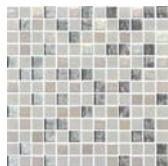

Nature Blends Navia ‡Δ

Nature Blends Upsala White ‡Δ

Mystic Agata Diamond Brown Δ

Nature Blends Upsala Dark Grey ‡Δ

Mystic Arola ‡

Mystic Sinai ‡Δ

Mystic Savina ‡Δ

Onix Cosmic is not suitable for pool applications.