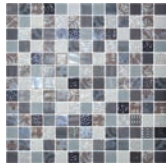

ONIX - NATURE BLENDS NAVIA

 **ELEGANZA**
modern movement redefined
kitchen · bath · tile

ONIX

Onix has taken inspiration from gemstones to create these mosaic jewels. With 14 various color options available, Onix is ideal for many different spaces such as pools and kitchen areas.

Sizes Available: 1"x1" on 12"x12" Mesh Sheet ‡, 1"x1" on 13"x13" Mesh Sheet Δ

Cosmic Arezzo ‡Δ

Cosmic Elba ‡Δ

Cosmic Livorno ‡

Cosmic Lucca ‡

Mystic Islande ‡Δ

Essence Carrara Mix Grey ‡

Essence Carrara Mix Macauba Δ

Nature Blends Navia ‡Δ

Nature Blends Upsala White ‡Δ

Mystic Agata Diamond Brown Δ

Nature Blends Upsala Dark Grey ‡Δ

Mystic Arola ‡

Mystic Sinai ‡Δ

Mystic Savina ‡Δ

Onix Cosmic is not suitable for pool applications.