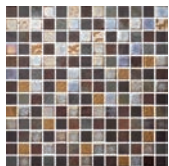

Nature Blends Navia ‡Δ

Nature Blends Upsala White ‡Δ

Mystic Agata Diamond Brown Δ

Nature Blends Upsala Dark Grey ‡Δ

Mystic Arola ‡

Mystic Sinai ‡Δ

Mystic Savina ‡Δ

Onix Cosmic is not suitable for pool applications.