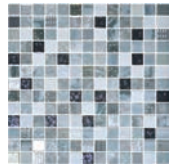

Sizes Available: 1"x1" on 12"x12" Mesh Sheet ‡, 1"x1" on 13"x13" Mesh Sheet Δ

Cosmic Arezzo ‡Δ

Cosmic Elba ‡Δ

Cosmic Livorno ‡

Cosmic Lucca ‡

Mystic Islande ‡Δ

Essence Carrara Mix Grey ‡

Essence Carrara Mix Macauba Δ

Nature Blends Navia ‡Δ

Nature Blends Upsala White ‡Δ

Mystic Agata Diamond Brown Δ

Nature Blends Upsala Dark Grey ‡Δ

Mystic Arola ‡

Mystic Sinai ‡Δ

Mystic Savina ‡Δ

Onix Cosmic is not suitable for pool applications.