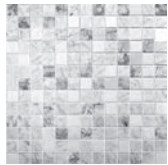

Sizes Available: 1"x1" on 12"x12" Mesh Sheet ‡, 1"x1" on 13"x13" Mesh Sheet Δ

Cosmic Arezzo ‡Δ

Cosmic Elba ‡Δ

Cosmic Livorno ‡

Cosmic Lucca ‡

Mystic Islande ‡Δ

Essence Carrara Mix Grey ‡

Essence Carrara Mix Macauba Δ

Nature Blends Navia ‡Δ

Nature Blends Upsala White ‡Δ

Mystic Agata Diamond Brown Δ

Nature Blends Upsala Dark Grey ‡Δ

Mystic Arola ‡

Mystic Sinai ‡Δ

Mystic Savina ‡Δ

Onix Cosmic is not suitable for pool applications.