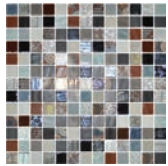

ONIX - NATURE BLENDS NAVIA

 **ELEGANZA**
modern movement redefined
kitchen · bath · tile

ONIX

Onix has taken inspiration from gemstones to create these mosaic jewels. With 14 various color options available, Onix is ideal for many different spaces such as pools and kitchen areas.

Sizes Available: 1"x1" on 12"x12" Mesh Sheet ‡, 1"x1" on 13"x13" Mesh Sheet Δ

Cosmic Arezzo ‡Δ

Cosmic Elba ‡Δ

Cosmic Livorno ‡

Cosmic Lucca ‡

Mystic Islande ‡Δ

Essence Carrara Mix Grey ‡

Essence Carrara Mix Macauba Δ

Nature Blends Navia ‡Δ

Nature Blends Upsala White ‡Δ

Mystic Agata Diamond Brown Δ

Nature Blends Upsala Dark Grey ‡Δ

Mystic Arola ‡

Mystic Sinai ‡Δ

Mystic Savina ‡Δ

Onix Cosmic is not suitable for pool applications.