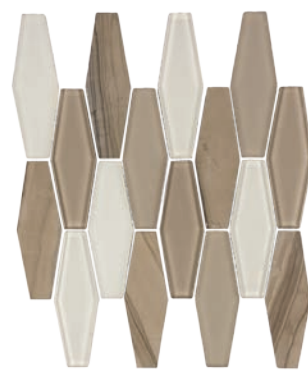

TREND - EARTH ARABESQUE

 **ELEGANZA**
modern movement redefined
kitchen · bath · tile

TREND

Trend is a water jet series offering highly detailed mosaic tiles on a mesh back. A rich combination of natural stones, honed glass and polished glass pieces showcase exquisite accents promoting geometric rhythm throughout. Trend features diamond and arabesque waterjet shapes that come in three harmonious colors. Available in two design options on mesh mounted sheets. Suitable for indoor commercial and residential wall application only.

Sizes available: 2"x6" on 12"x12.3" Mesh sheet, 3"x3.8" on 11.5"x11.5" Mesh Sheet

Trend Ocean Diamond
Water-Jet mosaic on 12"x12.3"
Mesh Sheet

Trend Forest Diamond
Water-Jet mosaic on 12"x12.3"
Mesh Sheet