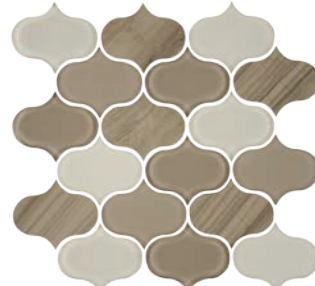

TREND - EARTH ARABESQUE

 **ELEGANZA**
modern movement redefined
kitchen · bath · tile

TREND

Trend is a water jet series offering highly detailed mosaic tiles on a mesh back. A rich combination of natural stones, honed glass and polished glass pieces showcase exquisite accents promoting geometric rhythm throughout. Trend features diamond and arabesque waterjet shapes that come in three harmonious colors. Available in two design options on mesh mounted sheets. Suitable for indoor commercial and residential wall application only.

Sizes available: 2"x6" on 12"x12.3" Mesh sheet, 3"x3.8" on 11.5"x11.5" Mesh Sheet

Trend Ocean Diamond
Water-Jet mosaic on 12"x12.3"
Mesh Sheet

Trend Forest Diamond
Water-Jet mosaic on 12"x12.3"
Mesh Sheet

Trend Earth Diamond
Water-Jet mosaic on 12"x12.3"
Mesh Sheet

Ocean Arabesque Water-Jet
Mosaic on 11.5"x11.5"
Mesh Sheet

Forest Arabesque Water-Jet
Mosaic on 11.5"x11.5"
Mesh Sheet

Earth Arabesque Water-Jet
Mosaic on 11.5"x11.5"
Mesh Sheet