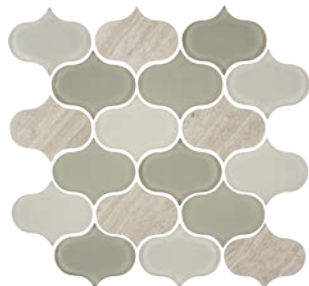

TREND - EARTH ARABESQUE

 **ELEGANZA**
modern movement redefined
kitchen · bath · tile

TREND

Trend is a water jet series offering highly detailed mosaic tiles on a mesh back. A rich combination of natural stones, honed glass and polished glass pieces showcase exquisite accents promoting geometric rhythm throughout. Trend features diamond and arabesque waterjet shapes that come in three harmonious colors. Available in two design options on mesh mounted sheets. Suitable for indoor commercial and residential wall application only.

Sizes available: 2"x6" on 12"x12.3" Mesh sheet, 3"x3.8" on 11.5"x11.5" Mesh Sheet

Trend Ocean Diamond
Water-Jet mosaic on 12"x12.3"
Mesh Sheet

Trend Forest Diamond
Water-Jet mosaic on 12"x12.3"
Mesh Sheet

Trend Earth Diamond
Water-Jet mosaic on 12"x12.3"
Mesh Sheet

Ocean Arabesque Water-Jet
Mosaic on 11.5"x11.5"
Mesh Sheet

Forest Arabesque Water-Jet
Mosaic on 11.5"x11.5"
Mesh Sheet

Earth Arabesque Water-Jet
Mosaic on 11.5"x11.5"
Mesh Sheet