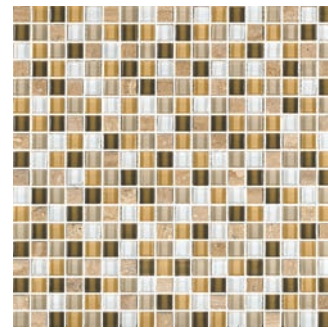

WESTWOOD - OSCURO

 **ELEGANZA**
modern movement *redefined*
kitchen · bath · tile

WESTWOOD

The Westwood series is offered in a glass and stone mix in 1/2" x 1/2" mesh mounted mosaic sheets in four color palettes. In applications where a smaller glass accent is desired, Westwood is the perfect option.

Size Available: 1/2"x1/2" on 12"x12" Mesh Sheet

Oscuro

Tempest

Claro

Maduro

TECHNICAL INFORMATION

	COLOR VARIATION	V2
	WATER ABSORPTION	N/A
	PRINTING	N/A
	USAGE	COMMERCIAL / RESIDENTIAL
	CHEMICAL STAIN RESISTANT	N/A
	FROST RESISTANT	N/A
	FINISH	GLASS
	TYPE	GLASS
	APPLICATION	WALL
	COUNTRY OF ORIGIN	CHINA
	RECYCLED CONTENT	N/A