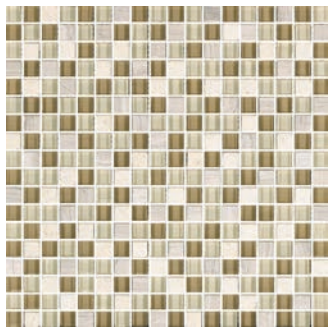

WESTWOOD - OSCURO

 **ELEGANZA**
modern movement *redefined*
kitchen · bath · tile

WESTWOOD

The Westwood series is offered in a glass and stone mix in 1/2" x 1/2" mesh mounted mosaic sheets in four color palettes. In applications where a smaller glass accent is desired, Westwood is the perfect option.

Size Available: 1/2"x1/2" on 12"x12" Mesh Sheet

Oscuro

Tempest

Claro

Maduro

TECHNICAL INFORMATION

	COLOR VARIATION	V2
	WATER ABSORPTION	N/A
	PRINTING	N/A
	USAGE	COMMERCIAL / RESIDENTIAL
	CHEMICAL STAIN RESISTANT	N/A
	FROST RESISTANT	N/A
	FINISH	GLASS
	TYPE	GLASS
	APPLICATION	WALL
	COUNTRY OF ORIGIN	CHINA
	RECYCLED CONTENT	N/A