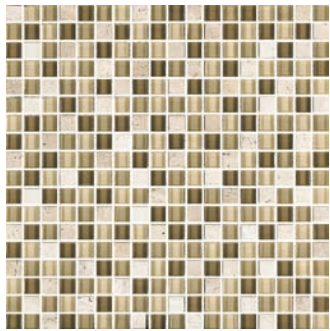

WESTWOOD - OSCURO

 **ELEGANZA**
modern movement *redefined*
kitchen · bath · tile

WESTWOOD

The Westwood series is offered in a glass and stone mix in 1/2" x 1/2" mesh mounted mosaic sheets in four color palettes. In applications where a smaller glass accent is desired, Westwood is the perfect option.

Size Available: 1/2"x1/2" on 12"x12" Mesh Sheet

Oscuro

Tempest

Claro

Maduro

TECHNICAL INFORMATION

	COLOR VARIATION	V2
	WATER ABSORPTION	N/A
	PRINTING	N/A
	USAGE	COMMERCIAL / RESIDENTIAL
	CHEMICAL STAIN RESISTANT	N/A
	FROST RESISTANT	N/A
	FINISH	GLASS
	TYPE	GLASS
	APPLICATION	WALL
	COUNTRY OF ORIGIN	CHINA
	RECYCLED CONTENT	N/A