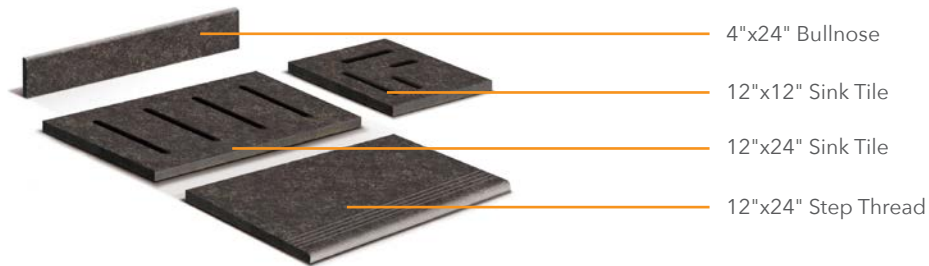

ECO-OUTDOOR 2.0 - JET BLACK FLAMED

 **ELEGANZA**
modern movement redefined
kitchen · bath · tile

ECO-OUTDOOR 2.0

Designed for exterior use, our 2cm material is an excellent option to natural stone products due to its color range, durability, strength, and low maintenance. Eco-Outdoor 2cm is made with 40% recycled material. Available in five colors in 24x24 with multiple trim options available.

Size Available: 24"x24", 12"x24" Step Thread, 12"x12" Sink CN, 12"x24" Sink, 4"x24" BN

Geo Beige

Quarzite Gris

Basalt Gris

Jet Black Flamed

Cosmic Black Anticado

TECHNICAL INFORMATION

	COLOR VARIATION	V2
	PEI	4
	D.C.O.F.	>0.42
	MOHS	8
	WATER ABSORPTION	<0.5%
	PRINTING	HD INK JET
	USAGE	COMMERCIAL / RESIDENTIAL
	CHEMICAL STAIN RESISTANT	YES
	FROST RESISTANT	YES
	FINISH	MATTE
	TYPE	THROUGH BODY PORCELAIN
	APPLICATION	WALL / FLOOR
	COUNTRY OF ORIGIN	CHINA
	EDGE FINISH	RECTIFIED
	RECYCLED CONTENT	40%

SIZES, PACKAGING, AND WEIGHT

Sizes*	PCS / Box (SF)	Box / Pallet (SF)	LBS / Pallet
24"x24" (2cm)	2 PCS / 7.75 SF	32 BXS / 248.00 SF	N/A
12"x24" Step Tread (2cm)	4 PCS	N/A	N/A
12"x12" Sink CN (2cm)	6 PCS	N/A	N/A
12"x24" Sink (2cm)	4 PCS	N/A	N/A
4"x24" BN (2cm)	9 PCS	N/A	N/A