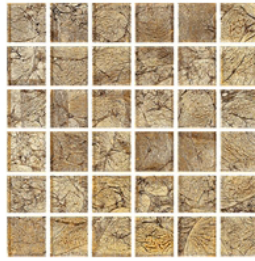

Bronze 12"x12"(300x300mm)

Silver 12"x12"(300x300mm)

Arctic 12"x12"(300x300mm)

**DESCRIPTION**

These Metallic glass tiles boasts a beautiful shimmer that only glass can offer. With this glass tile line, you can add that rich movement and variation of color to your interior space.