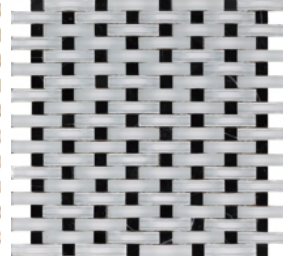

Cabo 12"x12"(300x300mm)

Bahama 12"x12"(300x300mm)

Tahiti 12"x12"(300x300mm)

Samoa 12"x12"(300x300mm)

Bora 12"x12"(300x300mm)

DESCRIPTION

Ocean series is a unique glass tile with a weave pattern that will bring your designs to life. The color blends of Ocean work perfectly together for that striking design element.

APPLICATION

Eleganza glass tiles can be used on residential or commercial interior and exterior walls. Common applications include: bathroom walls and floors, kitchen countertop backsplashes, column wraps, swimming pool interiors and other decorative surfaces.

SIZE	PCS	THICKNESS
12"x12"	6pcs	8mm