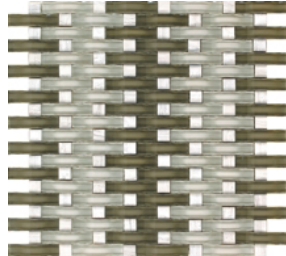

Cabo 12"x12"(300x300mm)

Bahama 12"x12"(300x300mm)

Tahiti 12"x12"(300x300mm)

Samoa 12"x12"(300x300mm)

Bora 12"x12"(300x300mm)

DESCRIPTION

Ocean series is a unique glass tile with a weave pattern that will bring your designs to life. The color blends of Ocean work perfectly together for that striking design element.

APPLICATION

Eleganza glass tiles can be used on residential or commercial interior and exterior walls. Common applications include: bathroom walls and floors, kitchen countertop backsplashes, column wraps, swimming pool interiors and other decorative surfaces.

SIZE	PCS	THICKNESS
12"x12"	6pcs	8mm