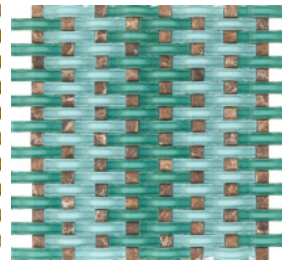

Cabo 12"x12"(300x300mm)

Bahama 12"x12"(300x300mm)

Tahiti 12"x12"(300x300mm)

Samoa 12"x12"(300x300mm)

Bora 12"x12"(300x300mm)

DESCRIPTION

Ocean series is a unique glass tile with a weave pattern that will bring your designs to life. The color blends of Ocean work perfectly together for that striking design element.

SIZE	PCS	THICKNESS
12"x12"	6pcs	8mm