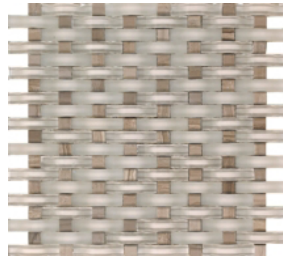

Cabo 12"x12"(300x300mm)

Bahama 12"x12"(300x300mm)

Tahiti 12"x12"(300x300mm)

Samoa 12"x12"(300x300mm)

Bora 12"x12"(300x300mm)

DESCRIPTION

Ocean series is a unique glass tile with a weave pattern that will bring your designs to life. The color blends of Ocean work perfectly together for that striking design element.

SIZE	PCS	THICKNESS
12"x12"	6pcs	8mm