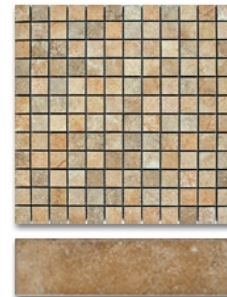

Avorio 24"x24" (600x600mm),
12"x24" (300x600mm)

Oro 24"x24" (600x600mm),
12"x24" (300x600mm)

Mocha 24"x24" (600x600mm),
12"x24" (300x600mm)

Stripe Border 12"x12" (300x300mm)

Stripe Border 12"x12" (300x300mm)

Stripe Border 12"x12" (300x300mm)

1"x1" Mosaic on 12"x12" sheets (300x300mm)
Floor bullnose 3.5"x12" (88x300mm)

1"x1" Mosaic on 12"x12" sheets (300x300mm)
Floor bullnose 3.5"x12" (88x300mm)

1"x1" Mosaic on 12"x12" sheets (300x300mm)
Floor bullnose 3.5"x12" (88x300mm)

DESCRIPTION

A unique offering of nature's colors, Avorio, Oro, and Mocha, gives this line a natural limestone feel. This rich collection of tile, also comes in a stripe border and mosaic to compliment the field tile. This series shows off its traditional and classic style, and can be used in both residential and commercial applications.