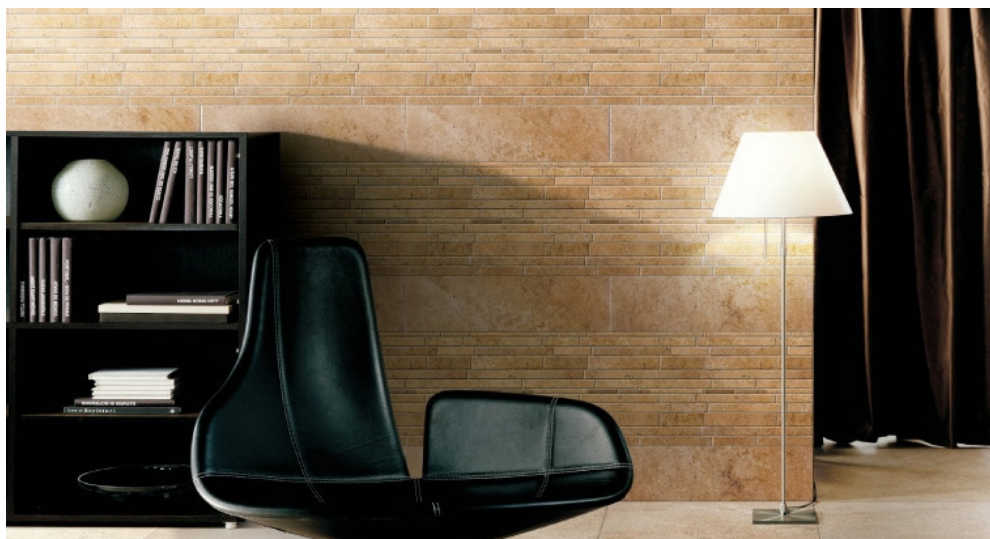

Avorio 24"x24" (600x600mm),
12"x24" (300x600mm)

Oro 24"x24" (600x600mm),
12"x24" (300x600mm)

Mocha 24"x24" (600x600mm),
12"x24" (300x600mm)

Stripe Border 12"x12" (300x300mm)

Stripe Border 12"x12" (300x300mm)

DESCRIPTION

A unique offering of nature's colors, Avorio, Oro, and Mocha, gives this line a natural limestone feel. This rich collection of tile, also comes in a stripe border and mosaic to compliment the field tile. This series shows off its traditional and classic style, and can be used in both residential and commercial applications.